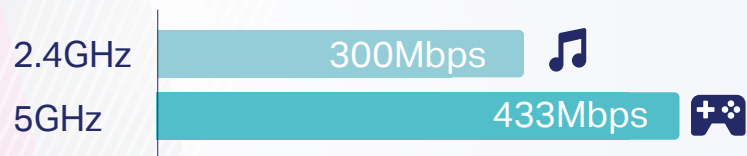

HomePlug AV2 provides users with stable, high-speed data transfer rates of up to 1000Mbps on a line length of up to 300 meters.

Wi-Fi Auto-Sync for A Unified, Powerful Network

Powerline extenders simply copy your router's Wi-Fi settings and apply any changes across the secure powerline network with Wi-Fi Clone and Wi-Fi Move.

Highlights

Fast Dual Band Wi-Fi for Every Need in Every Room

300Mbps (2.4GHz) is ideal for browsing the web and video chatting, while 433Mbps (5GHz) is perfect for HD streaming and lag-free gaming.

Gigabit Ethernet for Fast Connections

The Gigabit Ethernet port provides reliable high-speed wired connections for game consoles, smart TVs, and NAS.

High-Speed
Wired Connection

Features

Speed

- **Wireless AC Standard** – AC750 dual band Wi-Fi (433Mbps on 5GHz & 300Mbps on 2.4GHz) allows streaming, gaming, emailing, browsing and posting on your wireless devices, throughout your home.
- **HomePlug AV2** – Provides up to 1000Mbps high-speed data transmission over a home's existing electrical wiring
- **Gigabit Ethernet Port** – Provides reliable high-speed wired connections for game consoles, smart TVs, and NAS
- **Speed Optimization** – Supports IGMP managed multicast IP transmission, optimizing IPTV streaming