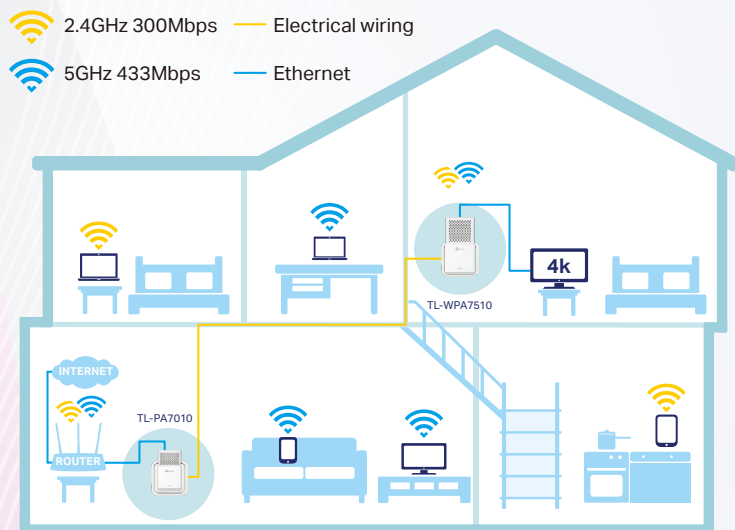

AV1000 Gigabit Powerline ac Wi-Fi Kit

AC750 Wi-Fi to Power Up
Your Network

TL-WPA7510 KIT

HomePlug
AV2 1000Mbps

300Mbps + 433Mbps
Dual Band Wi-Fi

Wi-Fi
Auto-Sync

Highlights

HomePlug AV2 Standard Compliant

HomePlug AV2 provides users with stable, high-speed data transfer rates of up to 1000Mbps on a line length of up to 300 meters.

Wi-Fi Auto-Sync for A Unified, Powerful Network

Powerline extenders simply copy your router's Wi-Fi settings and apply any changes across the secure powerline network with Wi-Fi Clone and Wi-Fi Move.

Highlights

Fast Dual Band Wi-Fi for Every Need in Every Room

300Mbps (2.4GHz) is ideal for browsing the web and video chatting, while 433Mbps (5GHz) is perfect for HD streaming and lag-free gaming.

Gigabit Ethernet for Fast Connections

The Gigabit Ethernet port provides reliable high-speed wired connections for game consoles, smart TVs, and NAS.

High-Speed
Wired Connection

Features

Speed

- **Wireless AC Standard** – AC750 dual band Wi-Fi (433Mbps on 5GHz & 300Mbps on 2.4GHz) allows streaming, gaming, emailing, browsing and posting on your wireless devices, throughout your home.
- **HomePlug AV2** – Provides up to 1000Mbps high-speed data transmission over a home's existing electrical wiring
- **Gigabit Ethernet Port** – Provides reliable high-speed wired connections for game consoles, smart TVs, and NAS
- **Speed Optimization** – Supports IGMP managed multicast IP transmission, optimizing IPTV streaming