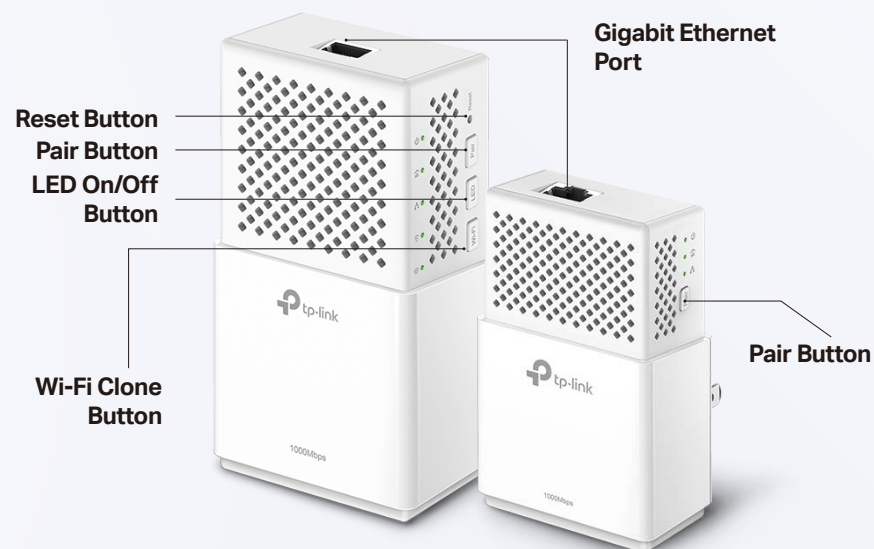

Specifications

Hardware

- **Transmission Speeds:**
  Powerline: up to 1000 Mbps
  Ethernet: 10/100/1000 Mbps
- **Standards and Protocols:**
  HomePlug AV2, HomePlug AV, IEEE 1901, IEEE 802.3, IEEE 802.3u, IEEE 802.3, IEEE 802.3ab, IEEE 802.11b/g/n (2.4GHz), IEEE 802.11a/n/ac (5GHz)
- **Interface:** 1 Ethernet Port
- **Plug Type:** US
- **Button:** Pair, Reset, Wi-Fi Clone, LED On/Off
- **LED Indicator:** Power, Powerline, Ethernet, Wi-Fi (2.4GHz), Wi-Fi (5GHz)
- **Dimensions (W x D x H):**
  TL-WPA7510: 5.3 × 2.8 × 1.9 in. (135.6 × 70.8 × 49 mm)
  TL-PA7010: 3.8 × 2.4 × 1.4 in. (98 × 60 × 36 mm)
- **IGMP:** IGMP v1/v2/v3
- **Power Consumption:**
  Maximum: 8.2W
  Typical: 6.5W
  Standby: 3.5W
- **Range:** Up to 300 meters over existing electrical wiring
- **Compatibility:**
  Compatible with all HomePlug AV & AV2 Standard Powerline adapters